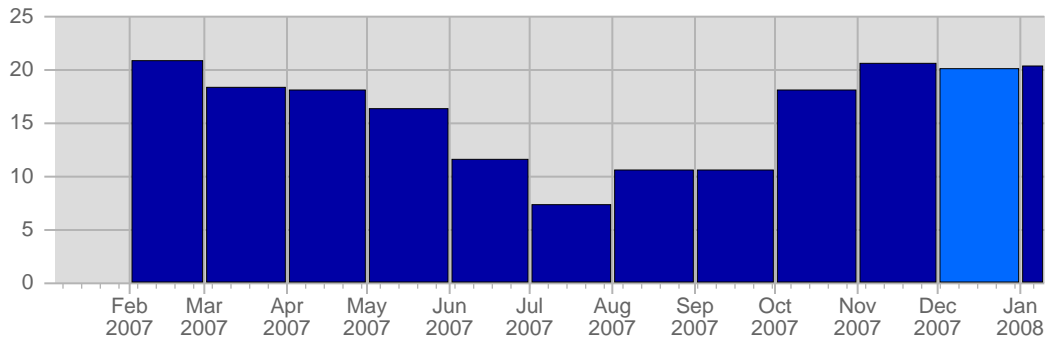

Traffic and Activity > Page Views per Visit

Report Description

Report Description: Average Pages Viewed by Visitors during the month of December 2007
Report Range: Month of December 2007
Report Scope: Historical Data

Historic Breakdown