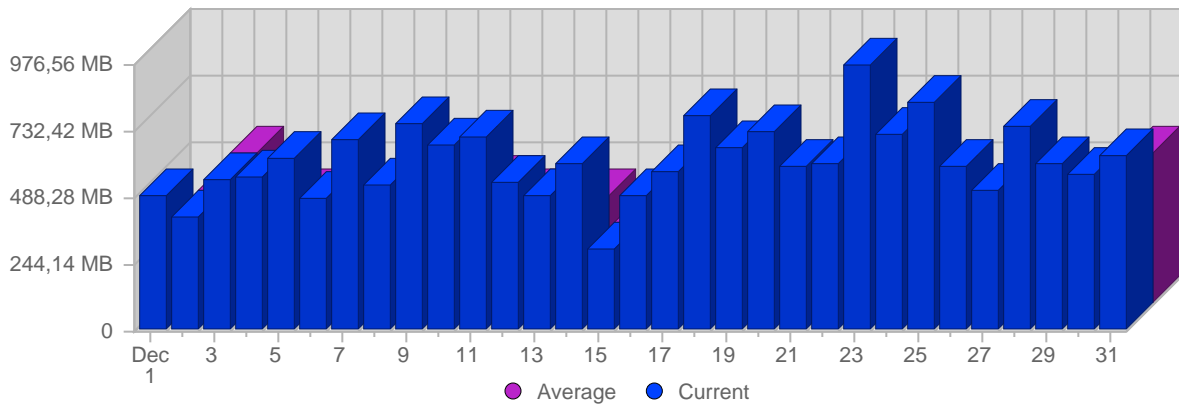

## HOSTING STATISTICS

WWW.HISPABIKERS.COM

Date	Total Page Views	Average Page Views Historically	Change	Percent of Total Page Views
Sat Dec 1st, 2007	17,542	8,769,59	+17,542 ▲	2,70%
Sun Dec 2nd, 2007	16,617	10,424,79	+16,617 ▲	2,56%
Mon Dec 3rd, 2007	24,145	14,941,33	+24,145 ▲	3,72%
Tue Dec 4th, 2007	24,282	13,798,98	+24,282 ▲	3,74%
Wed Dec 5th, 2007	26,970	13,036,10	+26,970 ▲	4,15%
Thu Dec 6th, 2007	17,810	12,909,39	+17,810 ▲	2,74%
Fri Dec 7th, 2007	26,608	12,906,70	+26,608 ▲	4,10%
Sat Dec 8th, 2007	17,437	8,769,59	-105 ▼	2,69%
Sun Dec 9th, 2007	20,831	10,424,79	+4,214 ▲	3,21%
Mon Dec 10th, 2007	24,853	14,941,33	+708 ▲	3,83%
Tue Dec 11th, 2007	24,005	13,798,98	-277 ▼	3,70%
Wed Dec 12th, 2007	22,832	13,036,10	-4,138 ▼	3,52%
Thu Dec 13th, 2007	20,055	12,909,39	+2,245 ▲	3,09%
Fri Dec 14th, 2007	20,924	12,906,70	-5,684 ▼	3,22%
Sat Dec 15th, 2007	13,891	8,769,59	-3,546 ▼	2,14%
Sun Dec 16th, 2007	17,187	10,424,79	-3,644 ▼	2,65%
Mon Dec 17th, 2007	21,572	14,941,33	-3,281 ▼	3,32%
Tue Dec 18th, 2007	25,798	13,798,98	+1,793 ▲	3,97%
Wed Dec 19th, 2007	21,929	13,036,10	-903 ▼	3,38%
Thu Dec 20th, 2007	21,888	12,909,39	+1,833 ▲	3,37%
Fri Dec 21st, 2007	21,965	12,906,70	+1,041 ▲	3,38%
Sat Dec 22nd, 2007	17,042	8,769,59	+3,151 ▲	2,62%
Sun Dec 23rd, 2007	20,851	10,424,79	+3,664 ▲	3,21%
Mon Dec 24th, 2007	19,449	14,941,33	-2,123 ▼	2,00%
Tue Dec 25th, 2007	19,139	13,798,98	-6,659 ▼	2,95%
Wed Dec 26th, 2007	19,714	13,036,10	-2,215 ▼	3,04%
Thu Dec 27th, 2007	18,441	12,909,39	-3,447 ▼	2,84%
Fri Dec 28th, 2007	31,324	12,906,70	+9,359 ▲	4,82%
Sat Dec 29th, 2007	19,184	8,769,59	+2,142 ▲	2,95%
Sun Dec 30th, 2007	16,028	10,424,79	-4,823 ▼	2,47%
Mon Dec 31st, 2007	19,081	14,941,33	-368 ▼	2,94%
	649,394	370,495		

Traffic and Activity > Bandwidth

Report Description

Report Description: Bandwidth during the month of December 2007  
 Report Range: Month of December 2007  
 Report Scope: Historical Data

Historic Breakdown

Breakdown