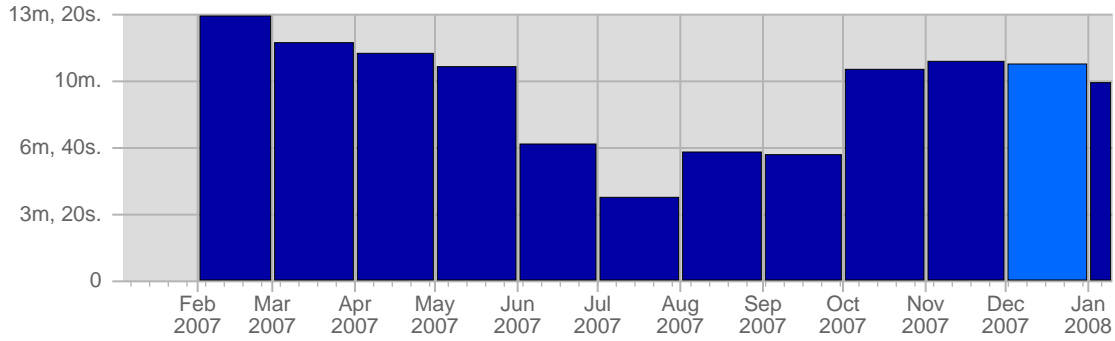

Traffic and Activity > Time Spent per Visit

Report Description

Report Description: Average Time Spent by Visitors during the month of December 2007
Report Range: Month of December 2007
Report Scope: Historical Data

Historic Breakdown