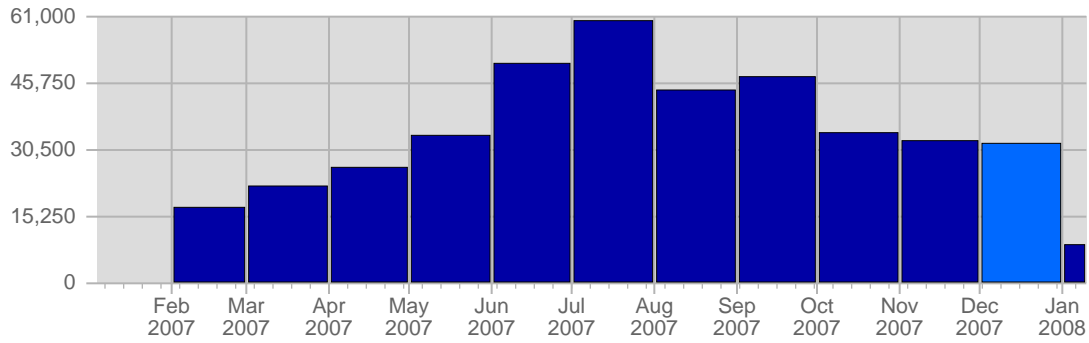

Traffic and Activity > Traffic and Activity Summary

**Traffic and Activity Summary**

During the Month of December, 2007:

- A total of 32,119 distinct visits were made to the site.
- The average visit lasted 11 Minutes and 27 Seconds.
- 153 distinct web pages were viewed a total of 649,394 times.
- The average visit contained 20,22 page views. People spent an average of 33 Seconds viewing a page.
- Downloadable files were requested 74 times. On average 0,00 files were downloaded per visit.

**Six Month Historical Comparison**

Usage Breakdown		Jul, 2007	Aug, 2007	Sep, 2007	Oct, 2007	Nov, 2007	Dec 2007
1.	Visits	60,313	44,317	47,394	34,539	32,611	32,119
2.	Page Views	438,110	475,511	504,538	628,268	674,972	649,394
3.	Page Views Per Visit	7,26	10,73	10,65	18,19	20,70	20,22
4.	Time Spent Per Visit	00:04:08	00:06:29	00:06:22	00:10:32	00:11:02	00:10:52
5.	Hits	2,088,015	2,725,705	2,924,001	3,408,047	3,563,067	3,294,611
6.	Downloads	2	0	0	0	0	74
7.	Bandwidth	10,69 GB	13,85 GB	14,49 GB	18,50 GB	19,92 GB	18,70 GB

Continued on Page 2 ...

Traffic and Activity > Visits

Report Description

Report Description: Visits during the month of December 2007  
 Report Range: Month of December 2007  
 Report Scope: Historical Data

Historic Breakdown

Breakdown