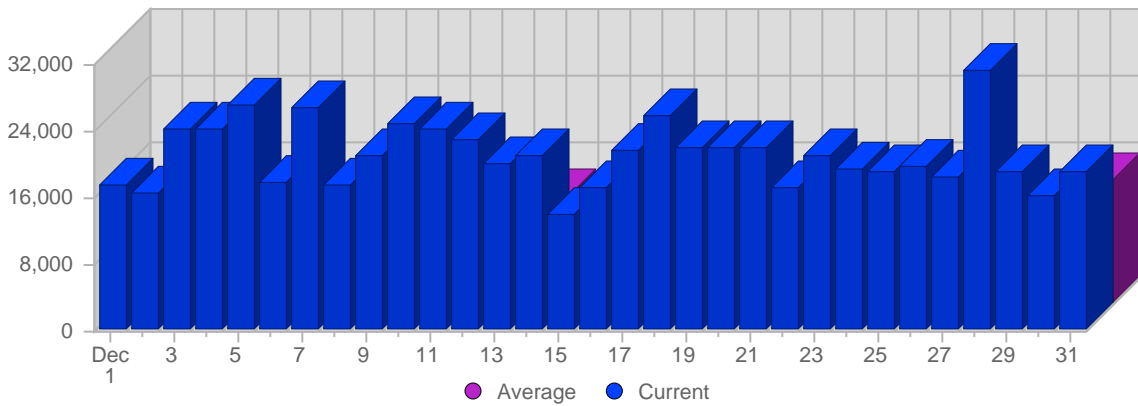

Traffic and Activity > Traffic and Activity Summary

**Traffic and Activity Summary**

During the Month of December, 2007:

- A total of 32,119 distinct visits were made to the site.
- The average visit lasted 11 Minutes and 27 Seconds.
- 153 distinct web pages were viewed a total of 649,394 times.
- The average visit contained 20,22 page views. People spent an average of 33 Seconds viewing a page.
- Downloadable files were requested 74 times. On average 0,00 files were downloaded per visit.

Traffic and Activity > Page Views

Report Description

Report Description: Page Views during the month of December 2007  
Report Range: Month of December 2007  
Report Scope: Historical Data

Historic Breakdown

Breakdown