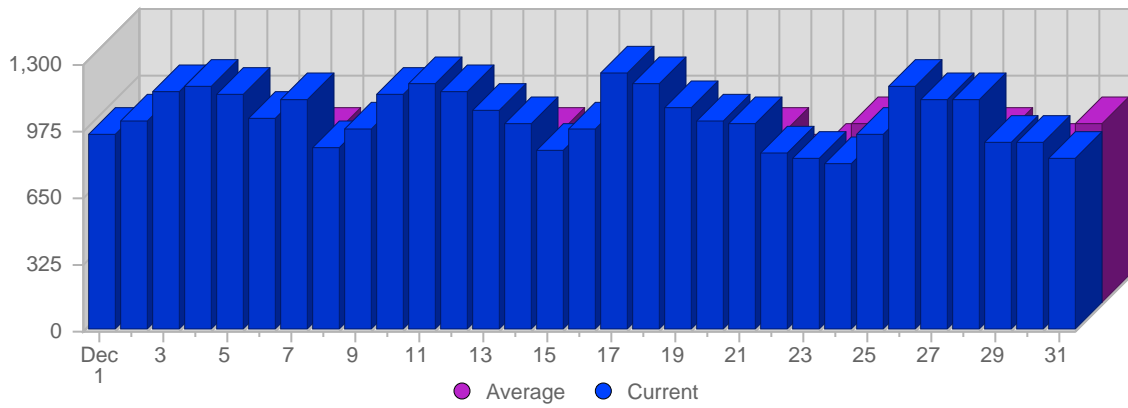

Traffic and Activity > Traffic and Activity Summary

**Traffic and Activity Summary**

During the Month of December, 2007:

- A total of 32,119 distinct visits were made to the site.
- The average visit lasted 11 Minutes and 27 Seconds.
- 153 distinct web pages were viewed a total of 649,394 times.
- The average visit contained 20,22 page views. People spent an average of 33 Seconds viewing a page.
- Downloadable files were requested 74 times. On average 0,00 files were downloaded per visit.

**Six Month Historical Comparison**

Usage Breakdown		Jul, 2007	Aug, 2007	Sep, 2007	Oct, 2007	Nov, 2007	Dec 2007
1.	Visits	60,313	44,317	47,394	34,539	32,611	32,119
2.	Page Views	438,110	475,511	504,538	628,268	674,972	649,394
3.	Page Views Per Visit	7,26	10,73	10,65	18,19	20,70	20,22
4.	Time Spent Per Visit	00:04:08	00:06:29	00:06:22	00:10:32	00:11:02	00:10:52
5.	Hits	2,088,015	2,725,705	2,924,001	3,408,047	3,563,067	3,294,611
6.	Downloads	2	0	0	0	0	74
7.	Bandwidth	10,69 GB	13,85 GB	14,49 GB	18,50 GB	19,92 GB	18,70 GB

Continued on Page 2 ...

Traffic and Activity > Visits

Report Description

Report Description: Visits during the month of December 2007  
 Report Range: Month of December 2007  
 Report Scope: Historical Data

Historic Breakdown

Breakdown