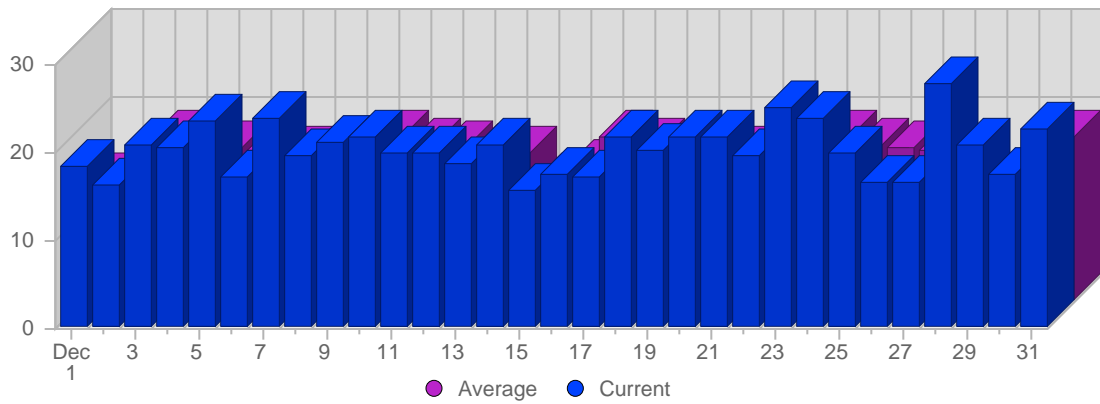

Traffic and Activity > Page Views per Visit

Report Description

Report Description: Average Pages Viewed by Visitors during the month of December 2007  
Report Range: Month of December 2007  
Report Scope: Historical Data

Historic Breakdown

Breakdown