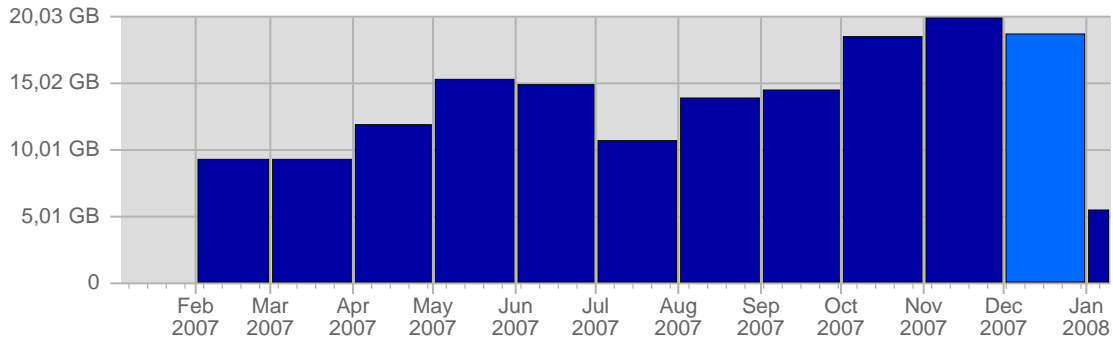

## HOSTING STATISTICS

WWW.HISPABIKERS.COM

Date	Total Page Views	Average Page Views Historically	Change	Percent of Total Page Views
Sat Dec 1st, 2007	17,542	8,769,59	+17,542 ▲	2,70%
Sun Dec 2nd, 2007	16,617	10,424,79	+16,617 ▲	2,56%
Mon Dec 3rd, 2007	24,145	14,941,33	+24,145 ▲	3,72%
Tue Dec 4th, 2007	24,282	13,798,98	+24,282 ▲	3,74%
Wed Dec 5th, 2007	26,970	13,036,10	+26,970 ▲	4,15%
Thu Dec 6th, 2007	17,810	12,909,39	+17,810 ▲	2,74%
Fri Dec 7th, 2007	26,608	12,906,70	+26,608 ▲	4,10%
Sat Dec 8th, 2007	17,437	8,769,59	-105 ▼	2,69%
Sun Dec 9th, 2007	20,831	10,424,79	+4,214 ▲	3,21%
Mon Dec 10th, 2007	24,853	14,941,33	+708 ▲	3,83%
Tue Dec 11th, 2007	24,005	13,798,98	-277 ▼	3,70%
Wed Dec 12th, 2007	22,832	13,036,10	-4,138 ▼	3,52%
Thu Dec 13th, 2007	20,055	12,909,39	+2,245 ▲	3,09%
Fri Dec 14th, 2007	20,924	12,906,70	-5,684 ▼	3,22%
Sat Dec 15th, 2007	13,891	8,769,59	-3,546 ▼	2,14%
Sun Dec 16th, 2007	17,187	10,424,79	-3,644 ▼	2,65%
Mon Dec 17th, 2007	21,572	14,941,33	-3,281 ▼	3,32%
Tue Dec 18th, 2007	25,798	13,798,98	+1,793 ▲	3,97%
Wed Dec 19th, 2007	21,929	13,036,10	-903 ▼	3,38%
Thu Dec 20th, 2007	21,888	12,909,39	+1,833 ▲	3,37%
Fri Dec 21st, 2007	21,965	12,906,70	+1,041 ▲	3,38%
Sat Dec 22nd, 2007	17,042	8,769,59	+3,151 ▲	2,62%
Sun Dec 23rd, 2007	20,851	10,424,79	+3,664 ▲	3,21%
Mon Dec 24th, 2007	19,449	14,941,33	-2,123 ▼	2,00%
Tue Dec 25th, 2007	19,139	13,798,98	-6,659 ▼	2,95%
Wed Dec 26th, 2007	19,714	13,036,10	-2,215 ▼	3,04%
Thu Dec 27th, 2007	18,441	12,909,39	-3,447 ▼	2,84%
Fri Dec 28th, 2007	31,324	12,906,70	+9,359 ▲	4,82%
Sat Dec 29th, 2007	19,184	8,769,59	+2,142 ▲	2,95%
Sun Dec 30th, 2007	16,028	10,424,79	-4,823 ▼	2,47%
Mon Dec 31st, 2007	19,081	14,941,33	-368 ▼	2,94%
	649,394	370,495		

Traffic and Activity > Bandwidth

Report Description

Report Description: Bandwidth during the month of December 2007  
 Report Range: Month of December 2007  
 Report Scope: Historical Data

Historic Breakdown