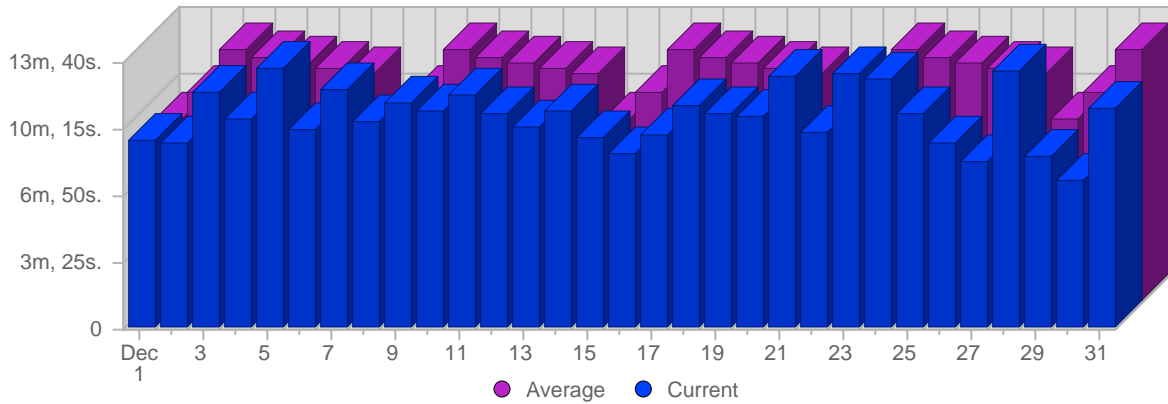

## HOSTING STATISTICS

WWW.HISPABIKERS.COM

Date	Page Views per Visit	Average Page Views per Visit	Change
Sat Dec 1st, 2007	18,33	13,67	+18,33 ▲
Sun Dec 2nd, 2007	16,32	15,44	+16,32 ▲
Mon Dec 3rd, 2007	20,76	18,60	+20,76 ▲
Tue Dec 4th, 2007	20,51	17,65	+20,51 ▲
Wed Dec 5th, 2007	23,49	17,31	+23,49 ▲
Thu Dec 6th, 2007	17,21	17,11	+17,21 ▲
Fri Dec 7th, 2007	23,80	16,86	+23,80 ▲
Sat Dec 8th, 2007	19,57	13,67	+1,24 ▲
Sun Dec 9th, 2007	21,17	15,44	+4,85 ▲
Mon Dec 10th, 2007	21,59	18,60	+0,83 ▲
Tue Dec 11th, 2007	19,99	17,65	-0,52 ▼
Wed Dec 12th, 2007	19,73	17,31	-3,76 ▼
Thu Dec 13th, 2007	18,62	17,11	+1,41 ▲
Fri Dec 14th, 2007	20,76	16,86	-3,04 ▼
Sat Dec 15th, 2007	15,73	13,67	-3,84 ▼
Sun Dec 16th, 2007	17,54	15,44	-3,63 ▼
Mon Dec 17th, 2007	17,12	18,60	-4,47 ▼
Tue Dec 18th, 2007	21,53	17,65	+1,55 ▲
Wed Dec 19th, 2007	20,21	17,31	+0,48 ▲
Thu Dec 20th, 2007	21,52	17,11	+2,90 ▲
Fri Dec 21st, 2007	21,73	16,86	+0,97 ▲
Sat Dec 22nd, 2007	19,68	13,67	+3,95 ▲
Sun Dec 23rd, 2007	24,88	15,44	+7,34 ▲
Mon Dec 24th, 2007	23,89	18,60	+6,77 ▲
Tue Dec 25th, 2007	19,00	17,65	-1,54 ▼
Wed Dec 26th, 2007	16,59	17,31	-3,62 ▼
Thu Dec 27th, 2007	16,41	17,11	-5,12 ▼
Fri Dec 28th, 2007	27,72	16,86	+5,99 ▲
Sat Dec 29th, 2007	20,88	13,67	+1,20 ▲
Sun Dec 30th, 2007	17,54	15,44	-7,35 ▼
Mon Dec 31st, 2007	22,64	18,60	-1,26 ▼

Traffic and Activity > Time Spent per Visit

Report Description

Report Description: Average Time Spent by Visitors during the month of December 2007  
Report Range: Month of December 2007  
Report Scope: Historical Data

Historic Breakdown

Breakdown