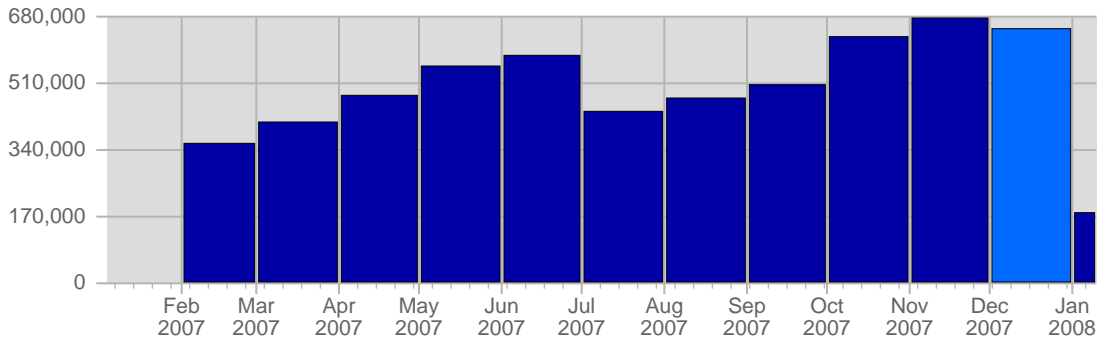

Traffic and Activity > Page Views

Report Description

Report Description: Page Views during the month of December 2007
Report Range: Month of December 2007
Report Scope: Historical Data

Historic Breakdown